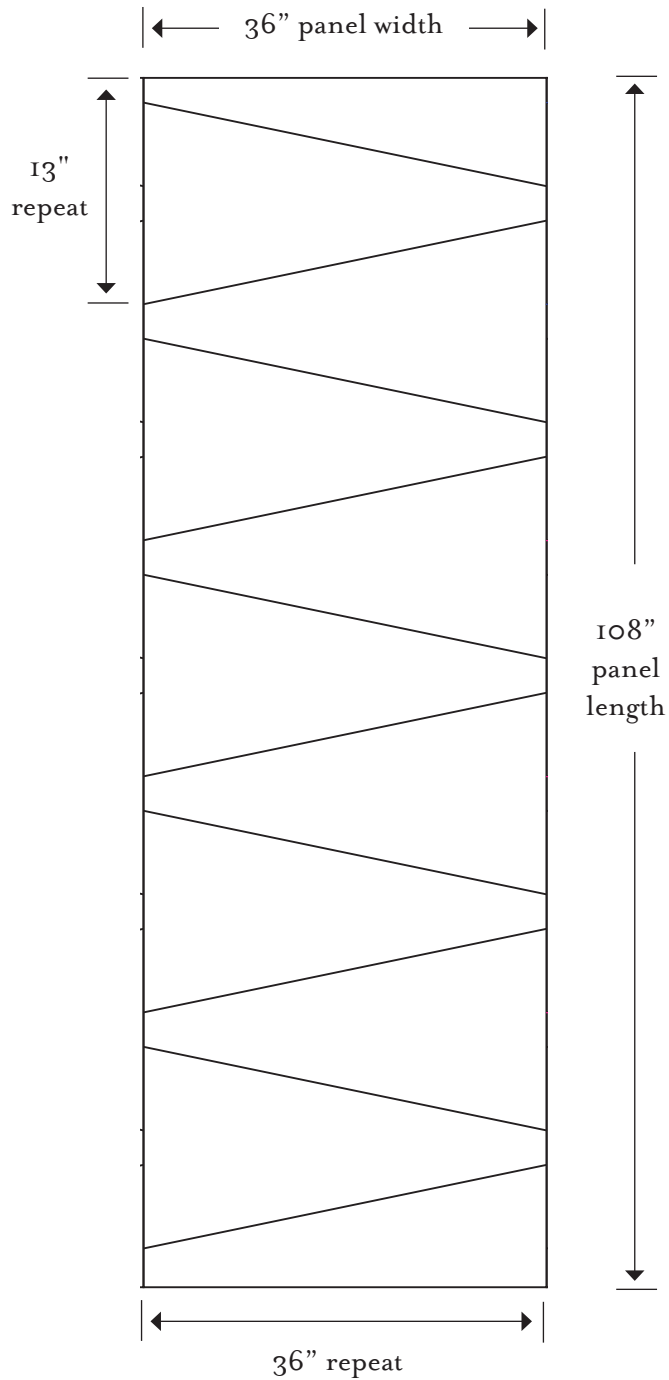

WEITZNER

IMPASTO W1090

Impasto is designed to panel without side-matching.

Example diagram shows 3 panels across.